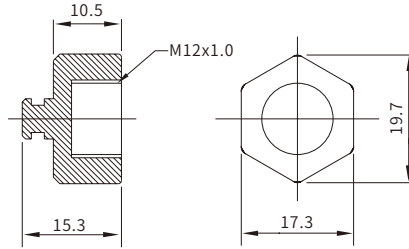

M12 Protection Cap for Male Connector

- Cover series: M12
- Gender: for Male
- Locking type: Fix screw
- Part No.: PCNM12x1.0-0

General information

Material:	PA+GF
O-ring:	FKM

Color:	Black
Degree of protection:	IP68 in locked condition

M12 Protection Cap for Female Connector

- Cover series: M12
- Gender: for Female
- Locking type: Fix screw
- Part No.: PCSM12x1.0-1

General information

Material:	PA+GF
Color:	Black

Degree of protection:	IP68 in locked condition
-----------------------	--------------------------

M12 Protection Cap for Male Connector

- Cover series: M12
- Gender: for Male
- Locking type: Fix screw
- Part No.: PCNM12x1.0-2

General information

Material:	PA+GF
O-ring:	FKM

Color:	Black
Degree of protection:	IP68 in locked condition