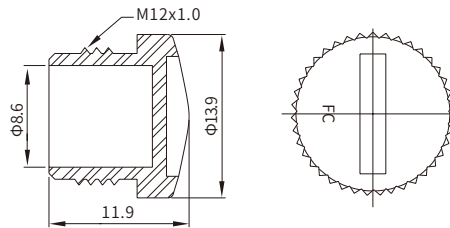

M12 Protection Cap for Male Connector

- Cover series: M12
- Gender: for Male
- Locking type: Fix screw
- Part No.: PCNM12x1.0-0

General information

Material:	PA+GF
O-ring:	FKM

Color:	Black
Degree of protection:	IP68 in locked condition

M12 Protection Cap for Female Connector

- Cover series: M12
- Gender: for Female
- Locking type: Fix screw
- Part No.: PCSM12x1.0-1

General information

Material:	PA+GF
Color:	Black

Degree of protection:	IP68 in locked condition
-----------------------	--------------------------

M12 Protection Cap for Male Connector

- Cover series: M12
- Gender: for Male
- Locking type: Fix screw
- Part No.: PCNM12x1.0-2

General information

Material:	PA+GF
O-ring:	FKM

Color:	Black
Degree of protection:	IP68 in locked condition