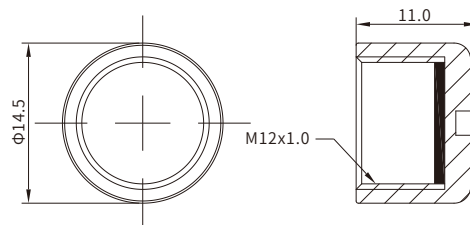

M12 Protection Cap for Male Connector

- Cover series: M12
- Gender: for Male
- Locking type: Fix screw
- Part No.: PCNM12x1.0-0

General information

Material:	PA+GF
O-ring:	FKM

Color:	Black
Degree of protection:	IP68 in locked condition

M12 Protection Cap for Female Connector

- Cover series: M12
- Gender: for Female
- Locking type: Fix screw
- Part No.: PCSM12x1.0-1

General information

Material:	PA+GF
Color:	Black

Degree of protection:	IP68 in locked condition
-----------------------	--------------------------

M12 Protection Cap for Male Connector

- Cover series: M12
- Gender: for Male
- Locking type: Fix screw
- Part No.: PCNM12x1.0-2

General information

Material:	PA+GF
O-ring:	FKM

Color:	Black
Degree of protection:	IP68 in locked condition